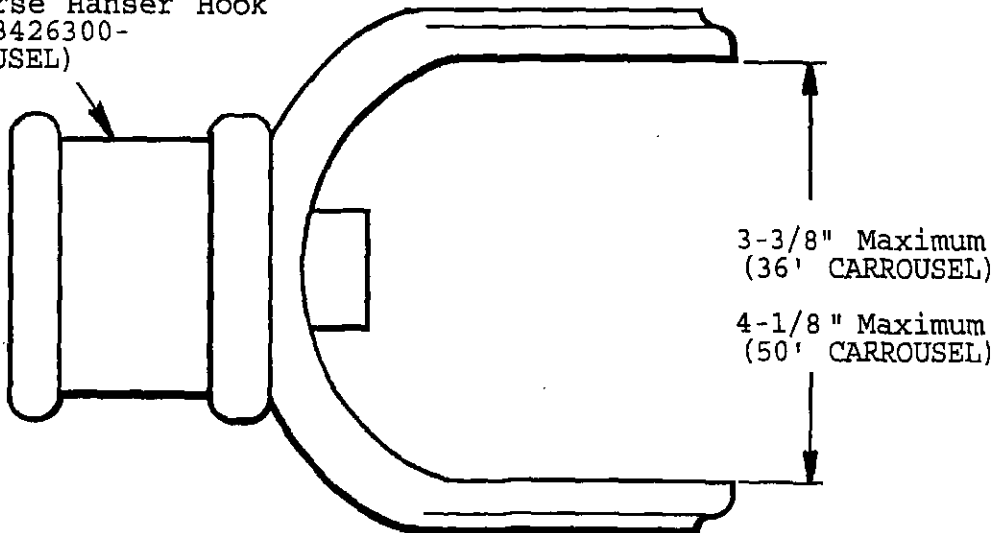

SERVICE BULLETIN

Effective Serial Number: All Units - Chance Rides, Inc.
All Units - Chance Manufacturing Co., Inc.

Chance Rides, Inc. SPECIFICALLY DISCLAIMS ANY LIABILITY for losses associated with rides produced by Chance Manufacturing Company, Inc.

Ride: CARROUSEL

36' CARROUSEL

Subject: Inspection of Horse Hanger Hooks, Bearings, Horse Pipe, Telescope Assemblies, and Crankshaft Throws

Chance Rides, Inc. requires that all CARROUSEL owners inspect the horse hanger hooks, the horse hanger hook bearing, the horse pole, the telescope assemblies and crankshafts to ensure that all parts fit properly within the wear tolerances for a safe ride.

Perform the following inspection at each set-up, or monthly, whichever occurs first.

MG-70 Horse Hanger Hook
Part No. 33424000
(36' CARROUSEL)

370-101 Horse Hanger Hook
Part No. 33426300-
(50' CARROUSEL)